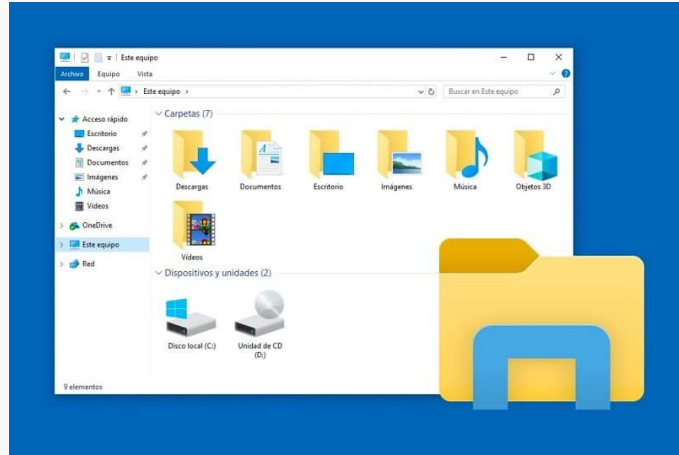

ARXIUS I CERCADOR D'ARXIUS: CLASSIFICA, GUARDA I ORDENA

L'explorador d'arxius al PC

- Carpetes
- Subcarpetes
- Arxius
- Tipus de documents
- Barra del cercador d'arxius