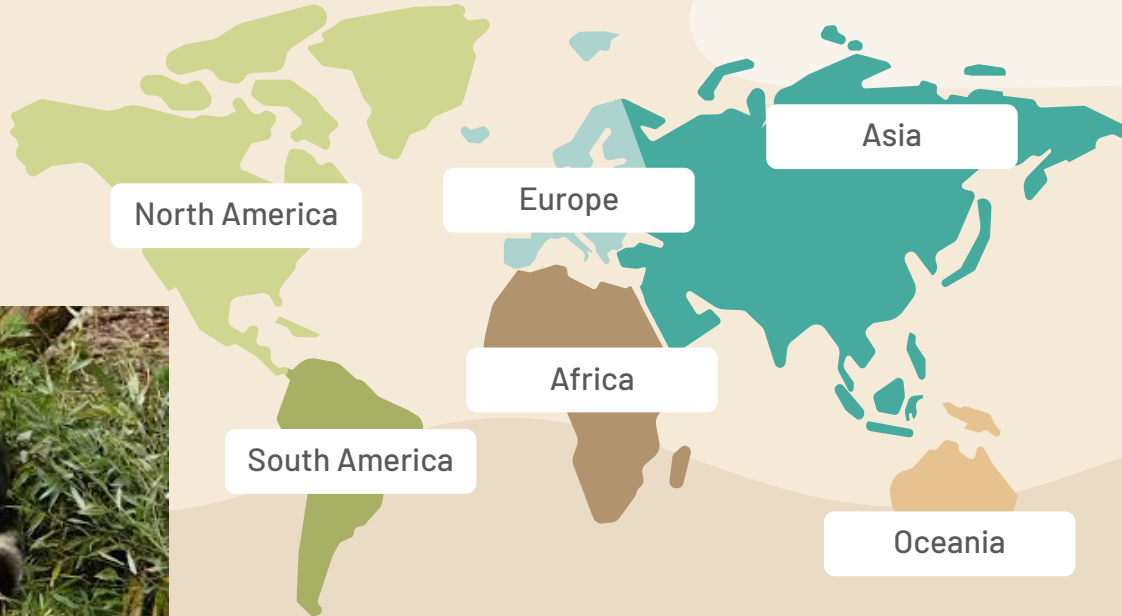

Perfect Animal Habitat

V

Correct!

Koalas are tree-hugging marsupials. They are an iconic symbol of Australia, the only place in the world where they are found

More games

Perfect Animal Habitat

Wrong answer

Try again!

More games

Perfect Animal Habitat

Where do hyenas live?

More games

Perfect Animal Habitat

V

Correct!

Hyenas are strange looking animals known for scavenging food. The hyena's diet ranges of big animals like wildebeest, to lizards, snakes, and even bugs. They live in Africa.

More games

Perfect Animal Habitat

Wrong answer

Try again!

More games

Perfect Animal Habitat

Where do pandas live?

More games

Perfect Animal Habitat

V

Correct!

The Giant Panda is an omnivore native to south-central China and a member of the bear family of animals. It lives in a habitat of temperate forest. Bamboo leaves, stems, and shoots are the primary diet of the giant panda, but it also feeds on meat from birds and small rodents. In a day it eats at least 28 pounds of bamboo in order to satisfy its diet.